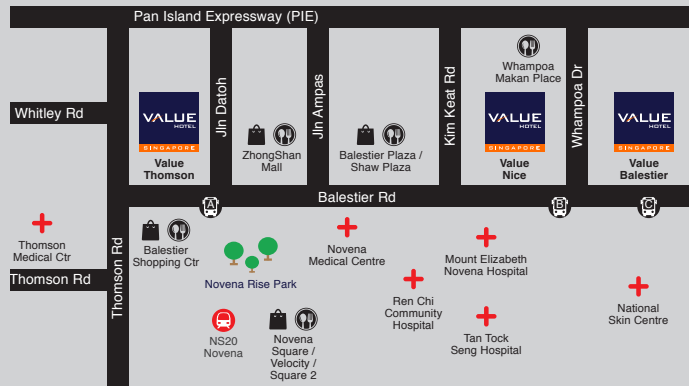

Situated in the heart of the vibrant neighbourhood at the city fringe, Value Hotel offers so much more than just a comfortable abode. With the myriad offerings around Balestier Road and just a 10-minute drive away from the city centre. The chain of hotels offers the ideal combination of comfort and value to the savvy and cost-conscious travellers.

With contemporary and tasteful interiors and locations easily accessible by public transportation, Value Hotel is the perfect choice of stay whether it is for business or leisure.