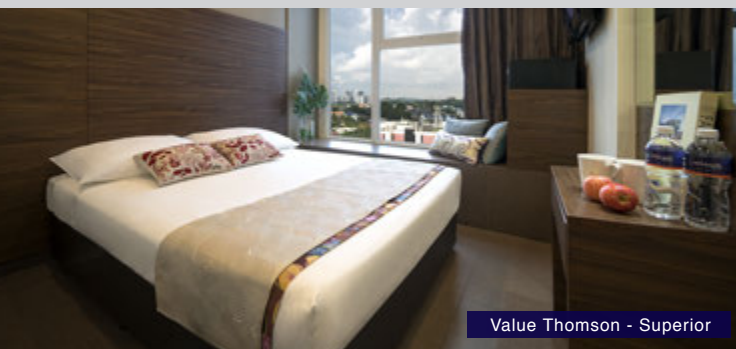

Value Thomson - Triple

Value Thomson - Twin

Value Thomson - Superior

Hotel Facilities / Amenities:

- LED Smart TV with cable channels
- High-speed WiFi internet access
- Mini-fridge and hairdryer
- Tea/coffee-making facilities & bottled water

Complimentary Shuttle Bus Service to Novena MRT

From all three Value Hotels to Novena MRT station: 9am to 12noon daily. (Hourly departure)